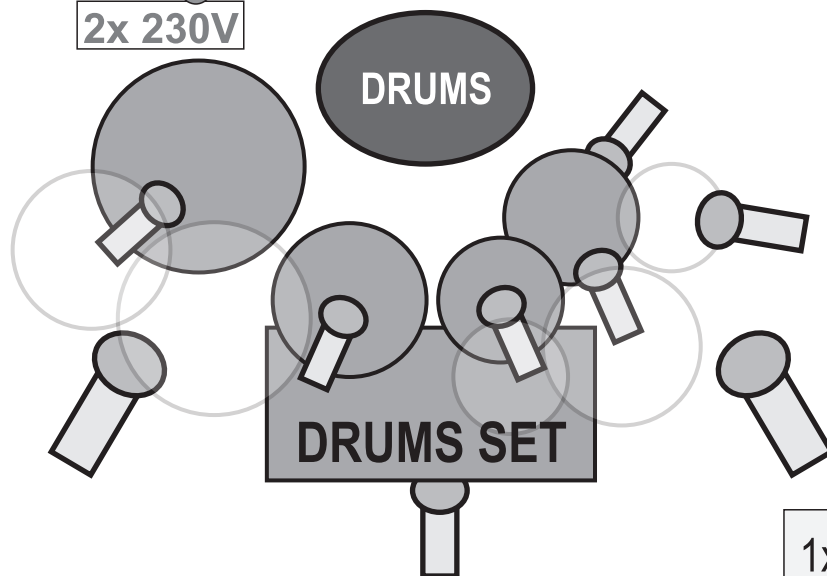

## 9x MIC DRUMS

- kick (AUDIX D6)
- 2x snare (SHURE SM 57)
- hi-hat
- tom 1
- tom 2
- floor tom
- 2x overhead (L+R)

SAMPLE - 1x JACK Di-box 

1x LINE COMBO (XLR)

1x 230V

COMBO  
BASS 

1x MIC VOCAL - SHURE SM 58

MONITOR 1

1x MIC COMBO - SENNHEISER E 906  
(SHURE SM 57)

3x 230V

COMBO  
EL. GUITAR 

1x MIC VOCAL - SHURE SM 58

MONITOR 2

1x MIC COMBO - SENNHEISER E 906  
(SHURE SM 57)

2x 230V

COMBO  
EL. GUITAR 

1x LINE AC. GUITAR (JACK) Di-box 

1x MIC VOCAL - SHURE SM 58

MONITOR 3